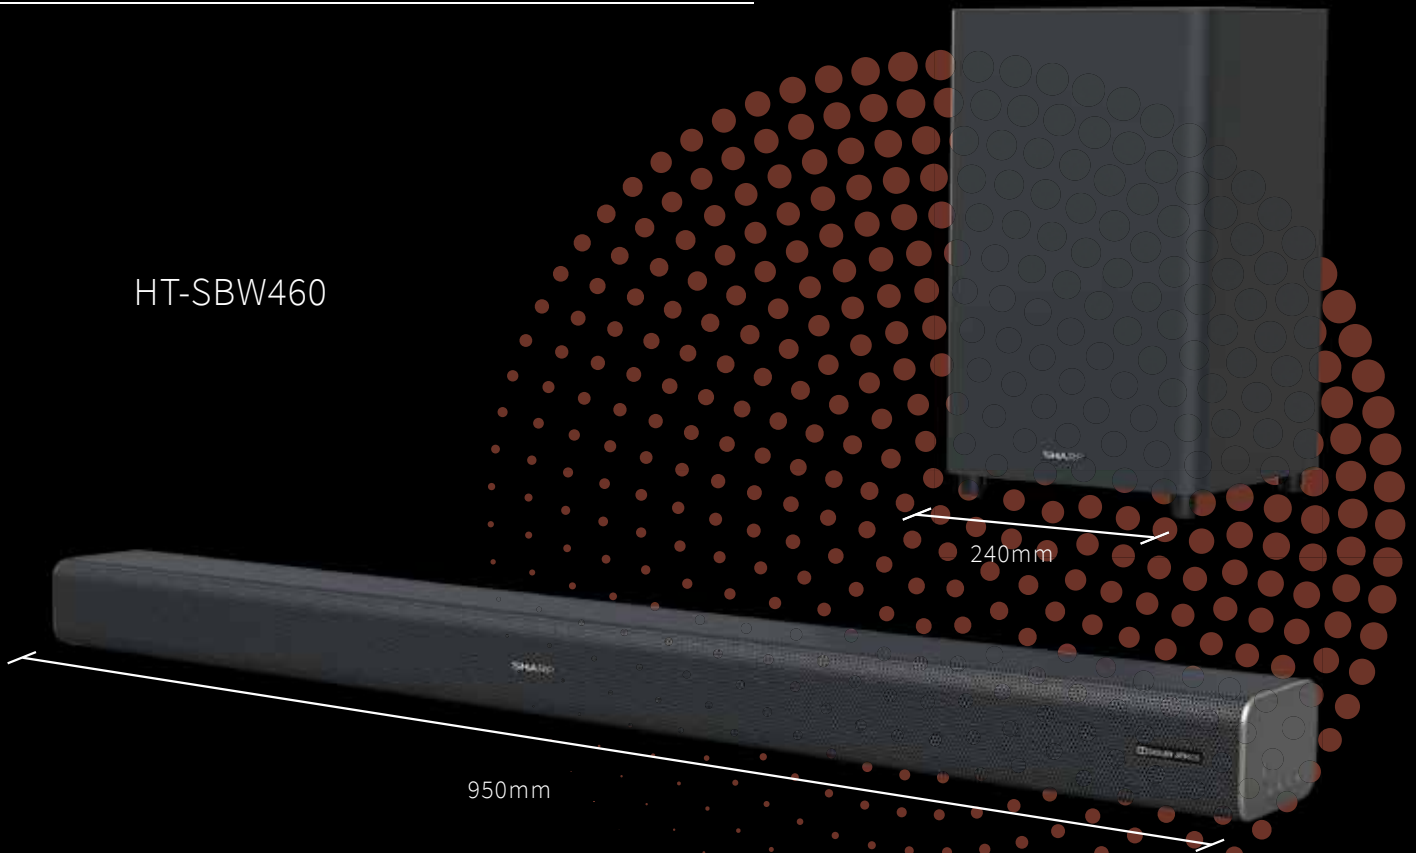

Enhance your senses to live.

DOLBY Atmos Sound Bar.

3.1ch DOLBY ATMOS Sound Bar with Wireless Subwoofer

- Total Output Power : RMS 220W (100W + 120W) , 3.1ch
- RMS 25W/ch + 50W (CTR)
- Virtual Dolby ATMOS Compatible Audio Support
- Music streaming via BLUETOOTH wireless technology
- Simple cable connection through HDMI (ARC)
- Multiple Inputs for Various Audio Source
- Easy Setup Sound Bar with wireless subwoofer
- Modern and Elegant Design

Specifications

Power Source	AC 100-240V, 50/60Hz
Output Power	Total RMS 220W (100W + 120W)
Input Terminal	HDMI 2 Inputs / 1 Out (ARC), USB x 1, Optical In x 1, Audio In x 1, Coaxial x 1
Dimensions (mm)	Sound Bar: 950 x 70 x 105mm Subwoofer: 240 x 415 x 240mm
Weight (kg)	Sound Bar: 2.6kg Subwoofer: 5.6kg

HT-SBW460