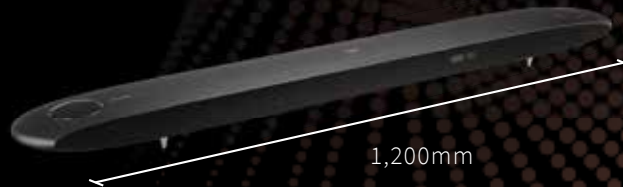

SHARP

Sound System

Sound Bar with OPSODIS Sound Technology & DOLBY ATMOS

260mm

1,200mm

8A-C22CX1

- Total Output Power : RMS 400W
- Opsodis Sound Technology
- Dolby ATMOS
- Hi-Res Audio Compatibility (wav / flac format)
- Dolby Vision Compatible
- Music streaming via BLUETOOTH
- HDMI (eARC)
- Easy Setup Sound Bar with wireless subwoofer

Specifications

Power Source	AC 100-240V, 50/60Hz
Output Power	Total RMS 400W (125W/chx2 + 150W)
Input Terminal	HDMI 1 Inputs / 1 Out (eARC), USB x 1, Optical In x 1, Audio In x 1
Dimensions (mm)	Sound Bar: 1,200 x 60 x 140mm
W x H x D (mm)	Subwoofer: 260 x 333 x 260mm
Weight (kg)	Sound bar : 4.5kg Subwoofer: 7.2kg

Specifications

Power Source	AC 100-240V, 50/60Hz
Output Power	Total RMS 220W (100W + 120W)
Input Terminal	HDMI 2 Inputs / 1 Out (ARC), USB x 1, Optical In x 1, Audio In x 1, Coaxial x 1
Dimensions (mm)	Sound Bar: 950 x 70 x 105mm Subwoofer: 240 x 415 x 240mm
Weight (kg)	Sound Bar: 2.6kg Subwoofer: 5.6kg

Specifications

Power Source	AC 100-240V, 50/60Hz
Output Power	Total RMS 210W (30W/ch + 150W)
Input Terminal	HDMI 2, Optical In, AUX In, USB x 1
Dimensions (mm/inch)	Sound Bar: 800 x 72 x 95mm W x H x D (mm)
Weight (kg)	Sound Bar: 1.7 kg Subwoofer: 3.5 kg