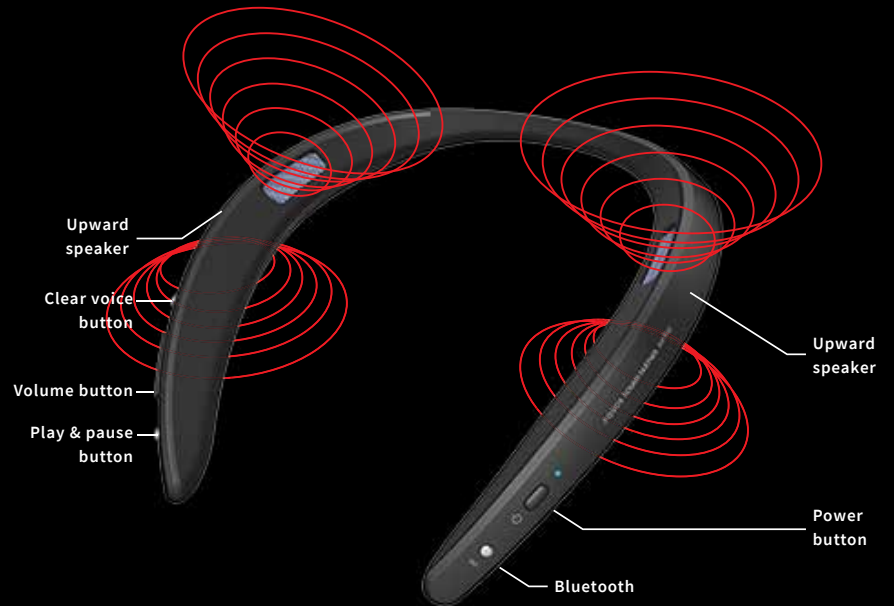

Sound Partner

Sleek design

- Bluetooth V5.0
- Hands free
- Built-in rechargeable battery
- 16 Hours of playback time
- Sleek design and Light weight
- 3 Voice prompt English, Japanese & Chinese
- Compatible with wide variety of TV, gaming products and mobile devices
- AI Interface with mobile phones for Siri / Google Assistant
- IPX4 Splash Proof
- Weight: 88g

Accessories included : Bluetooth Dongle for product without Bluetooth capability

AN-SS2
White