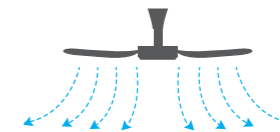

  Sharp Malaysia | my.sharp

Wafu Decorative Ceiling Fan

Sleek, energy-saving and efficient

55% Energy Saving

Remote Control

Comes standard with a handy remote control that allows you to operate the fan from almost anywhere in the room.

Normal Mode Function

Operating in normal mode, Wafu fans provide a strong and constant breeze while maximising air circulation.

5 Blade Design

Generates more wind because the blade-to-blade distance is closer, thus the wind it produces is more consistent.