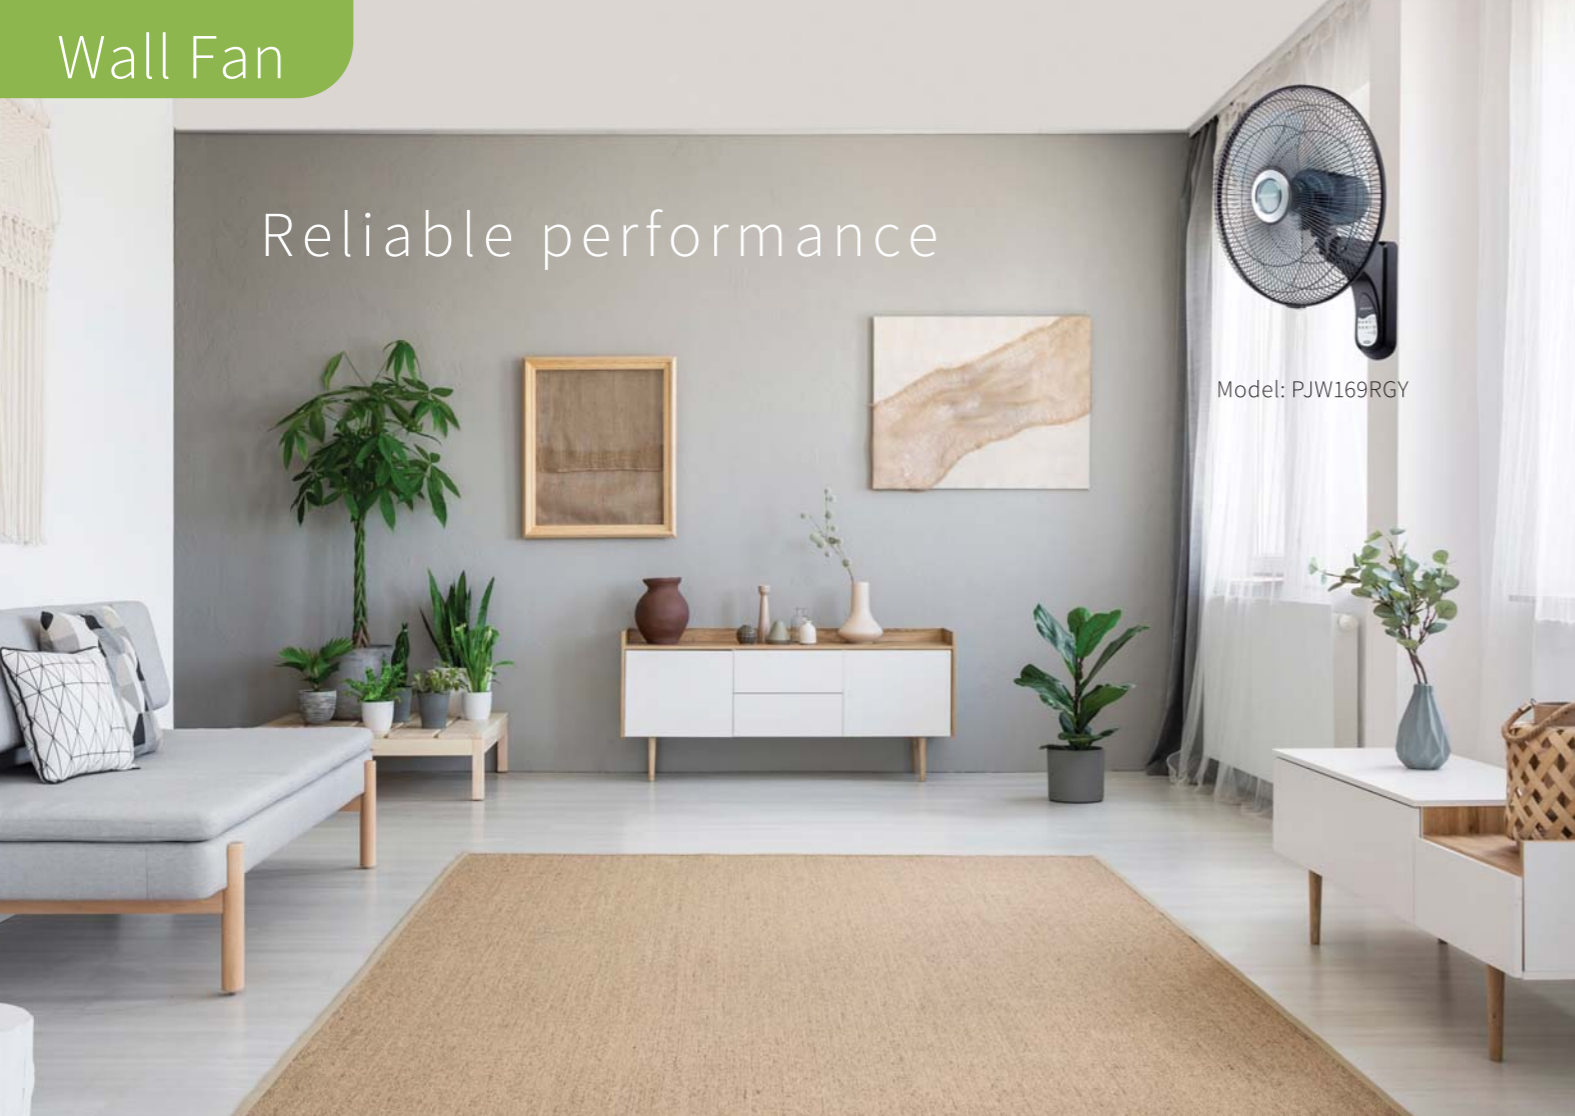

Reliable performance

Model: PJW169RGY