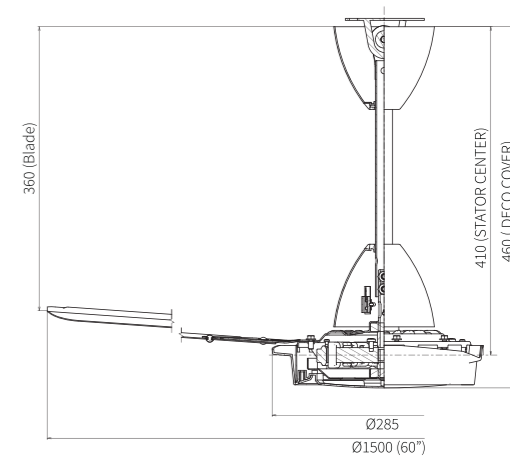

Reliable performance

Ceiling fans channel warm air upwards to create a cooler room temperature.

PJC60CF

- 5-Star Rated Energy Efficiency
- Built-in safety thermal fuse
- 5-speed electronic regulator
- Built-in safety wire
- Wider sweeping blade

Adjustable and convenient. You will be able to save floor space, circulate air conditioning and enjoy ease of use.

1. Model: PJW169RGY
2. 16" Wall Fan
   - Remote control

1. Colour:
2. Dark Grey

1. Model: PJW169GY
2. 16" Wall Fan

1. Colour:
2. Dark Grey

1. Model: PJW400
2. 16" Wall Fan

1. Colour:
2. Grey

Cool comfort