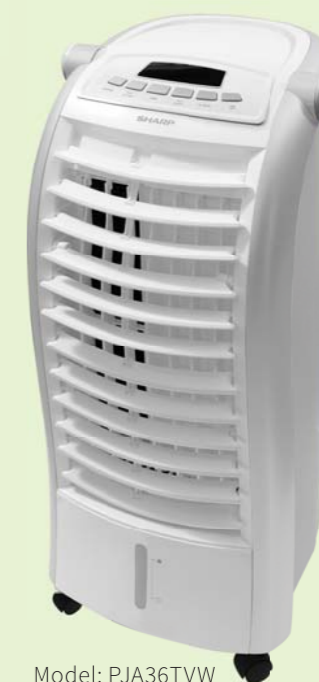

Convenient and effortless side water filling.

Model: PJA36TVB

- 
Improved Stability And Durability
 Reduced friction enhances rotor stability, resulting in a smoother motor operation.
- 
Smoother And Quieter Operation
 Reduced motor sound as low as 55dB.
- 
Energy-saving For Economical Usage And A Greener Environment
 Reduced power consumption from greater energy efficiency.

Model: PJA36TVW

Designed For Easy Maintenance
 Ergonomically-designed Evaporator + Filter + Water Tank enable effortless maintenance.

Model: PJT169GY

Quiet and powerful

Stand fans provide comfortable cooling and continuous air circulation both indoors and outdoors, wherever you like.