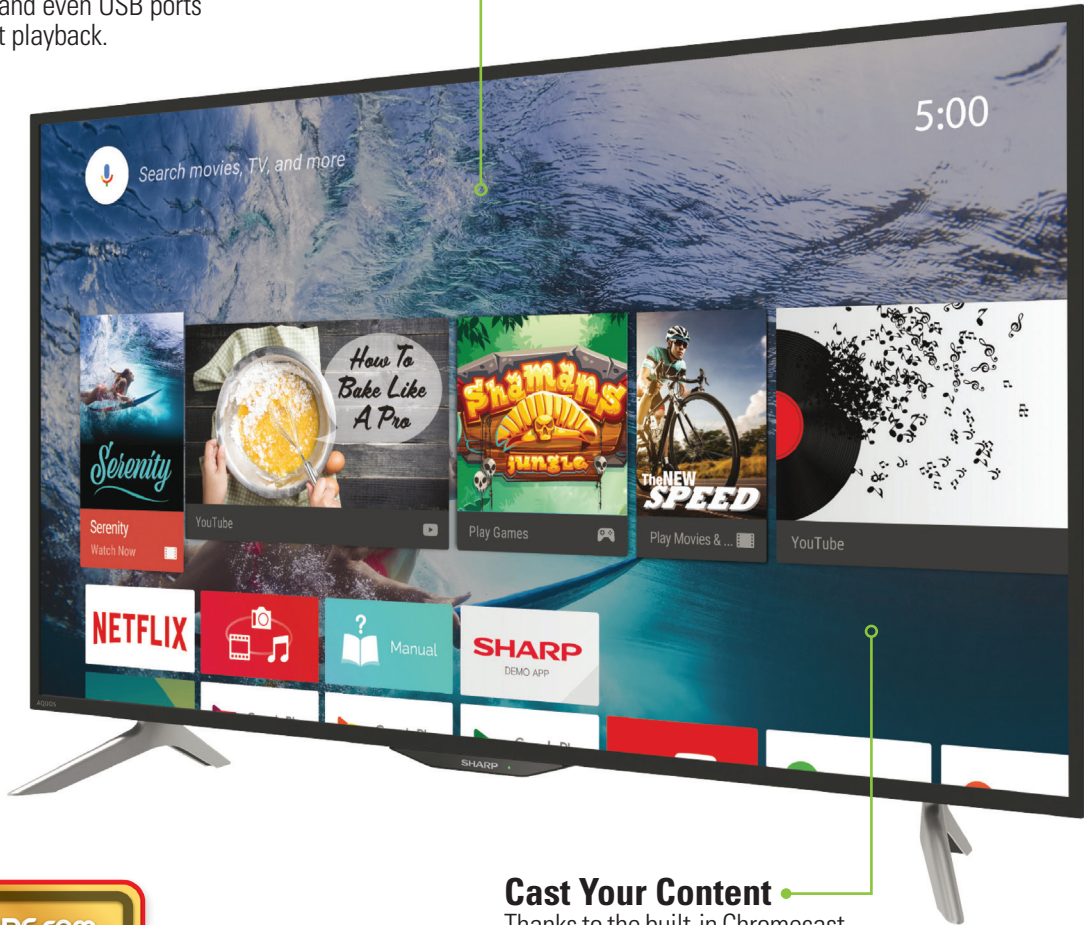

### Full Port Selection

The UA6800X comes with four HDMI ports, a DVB-T2 (Digital Video Broadcast) tuner for digital TV and even USB ports for content playback.

### Cast Your Content

Thanks to the built-in Chromecast, you can throw your content from your smartphone to the TV with a single tap of a button. Screensharing made easy.

### Bigger than Five Feet

With a screen measuring 60 inches, the UA6800X delivers punchy images in a large format for the living room. The wide screen also gives it a presence that is commanding when set up properly for media playback. Thanks to Sharp's high luminance technology, everything is crystal clear and tack sharp.