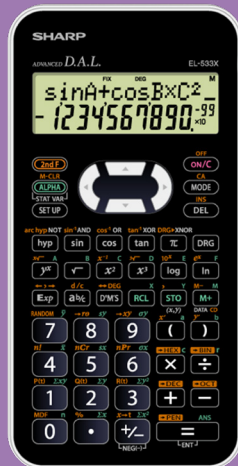

SCIENTIFIC & STATISTICS CALCULATOR

STYLISH DESIGN,
BRILLIANT EFFECT

EL-533X-GR

EL-533X-YR

EL-533X-WH

Suitable for
**KBSM
Syllabus**

ADVANCED D.A.L

280 functions

Upper: 12-Digit
Lower: 10 + 2-Digit

Multi-Line
Playback

2-Line 2-Line Display

with Hard Case

LARGE DISPLAY

Long-Life
Plastic Buttons

IMPORTANT FUNCTIONS

$x + \sqrt{x}$ Quadratic & Cubic Equation Solver
(Persamaan Kuadratik dan Kuasa Tiga)

$$x^2 + 2x - 3 = 0$$

$$x = -3, 1$$

N-Base N-Base
(Asas Nombor 2,5,8,10,16)

Base 5 Base 5
(Asas Nombor 5)

Normal Distribution
(Taburan Normal)

$$24_5 + 1_5$$

$$= 30_5$$

SPECIFICATIONS

Model	EL-533X
Display	Dot Matrix (digit x line)
Segment (Mantissa + Exponent)	12 x 1
Memory	10 + 2
Functions	9
FSE Display (FIX SCI ENG)	280
Last Digit Correction	0
Last Answer Recall	0
π , π^- , EXP	0
y^x , x^y , x^2 , \sqrt{x} , x^{-1}	0
\ln , \log , e^x , 10^x	0
\sin , \cos , \tan , \sin^{-1} , \cos^{-1} , \tan^{-1}	0
\sinh , \cosh , \tanh , \sinh^{-1} , \cosh^{-1} , \tanh^{-1}	0
$n!$, nPr , nCr	0
Random	0
Fraction Calculations	0
$\rightarrow r0$, $\rightarrow xy$, $\rightarrow DEG$, $\rightarrow DMS$	0
Deg, Rad, Grad Modes	0
3-Var, Linear Equation	0
Quadratic & Cubic Equation Solver	0
Multi-Line Playback	0
Playback	0
Constant Calculation	0
Chain Calculation	0
NOT, AND, OR, XOR, XNOR, NEG	0
N-Base Calcul.	0
BIN/PEN/OCT/DEC/HEX Modes	0
Logical Operation	0
Normal Distribution	0
Variable Statistic	1/2
Regression Models	6
Power Source (approx. life)	LR44 x 2
Dimension (W x D x H mm)	79.6 x 154.5 x 13.2
Weight (approx.)	95g