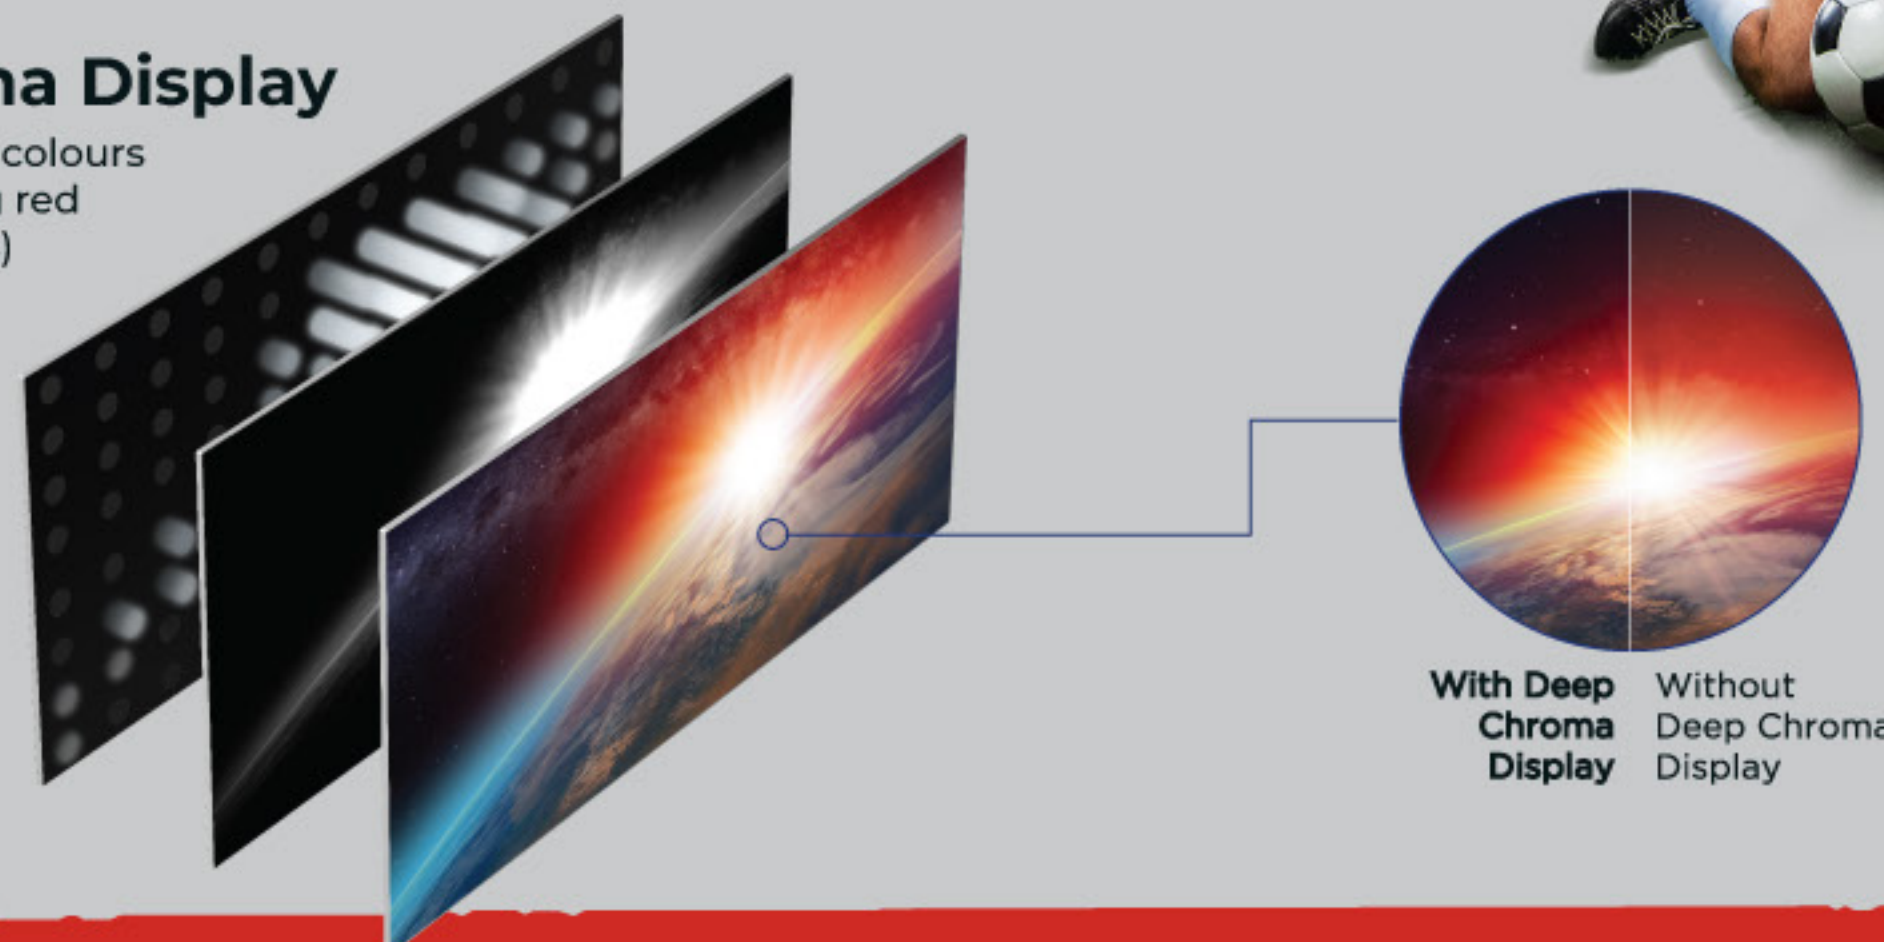

Google TV Dolby VISION IQ Dolby ATMOS

INNOVATIVE FEATURES

120Hz Refresh Rate
Eliminates motion blur and ensures smoother visuals

Deep Chroma Display
Reproducing 1 billion colours (Backlight containing red and green phosphors)