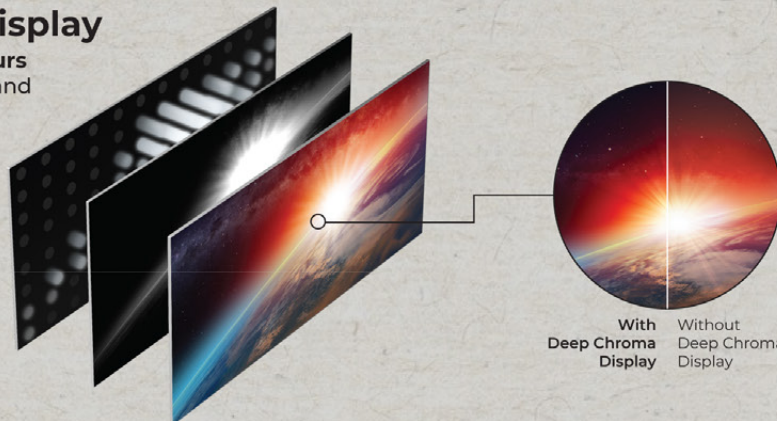

VRR
4K 120Hz Variable Refresh Rates

ALLM
Auto Low Latency Mode

AMD FreeSync Premium
Smooth gaming experience with less flickering

Deep Chroma Display

Reproducing 1 billion colours (Backlight containing red and green phosphors)