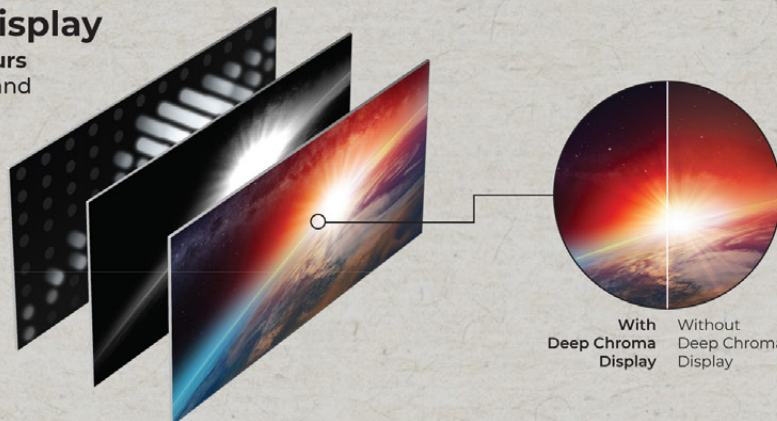

VRR

4K 120Hz Variable Refresh Rates

ALLM

Auto Low Latency Mode

AMD FreeSync Premium

Smooth gaming experience with less flickering

Deep Chroma Display

Reproducing 1 billion colours (Backlight containing red and green phosphors)